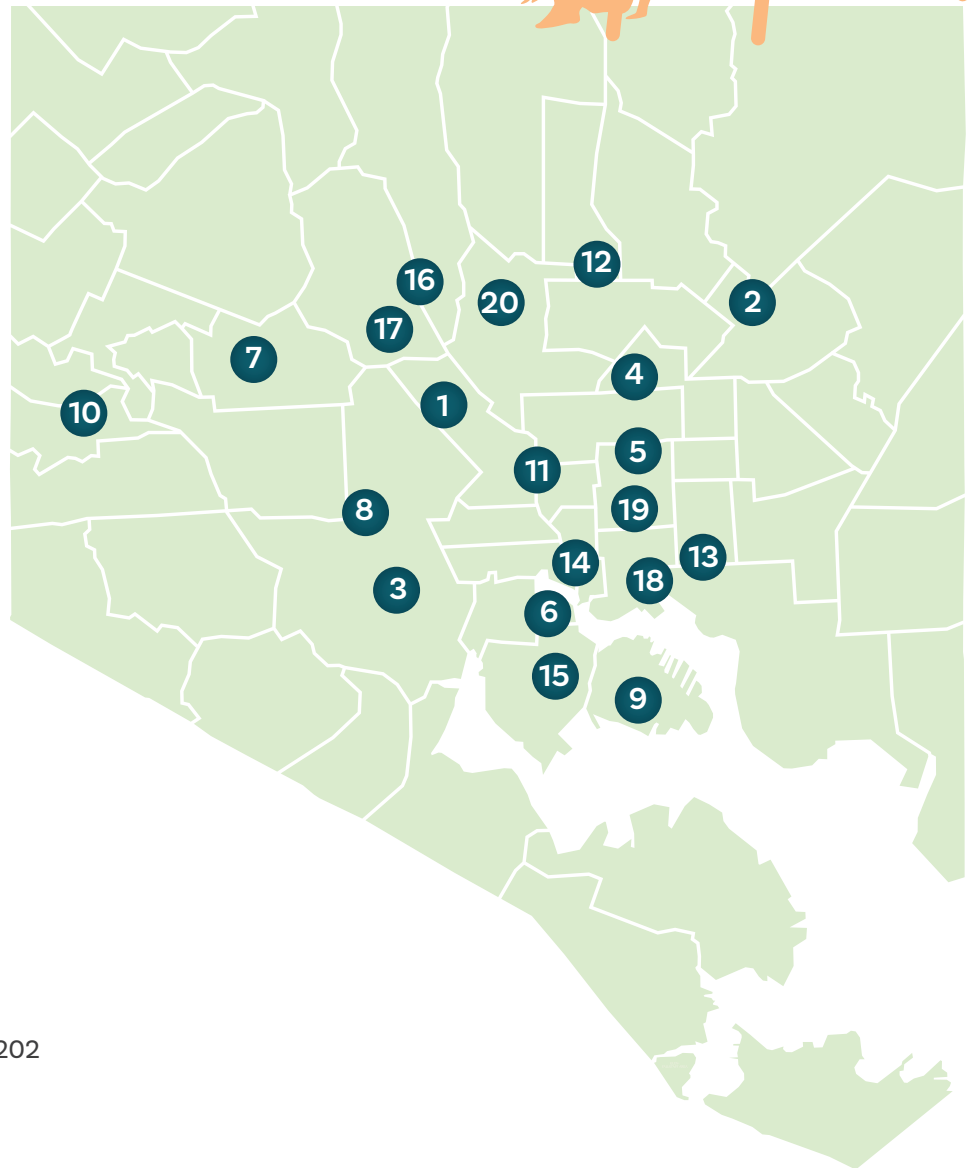

# PLAYGROUNDS THE TOUR!

GET OUT AND PLAY • SPRING/SUMMER 2021

- 1. Arnold Sumpter Park**  
Linden Ave and Robert St, 21217
- 2. Brehms Lane Playground**  
Brehms Lane and Shannon Dr, 21213
- 3. Carroll Park Playground**  
Bayard St and Herkimer St, 21223
- 4. Darley Park**  
1601 Normal Ave, 21213
- 5. Eager Park**  
N Wolfe St and Biddle St, 21205
- 6. Federal Hill Park**  
Battery Ave and Warren Ave, 21230
- 7. Hanlon Park**  
Gwynns Falls Pkwy and N Longwood St, 21216
- 8. Kirby Lane Park**  
1822 W Saratoga St, 21223
- 9. Latrobe Park**  
1525 Andre St, 21230
- 10. Leakin Park Playground**  
Eagle Dr and Windsor Mill Rd, 21207
- 11. Mt Vernon Children's Park**  
N Calvert St and E Madison St, 21202
- 12. Our Playground at Stadium Place**  
E 33rd St and Ednor Rd, 21218
- 13. Patterson Park Playground**  
Eastern Ave and S Milton Ave, 21224
- 14. Pierce's Park**  
Pier 5-Eastern Ave and E Falls Ave, 21202
- 15. Riverside Park**  
E Barney St and Covington St, 21230
- 16. Roosevelt Park**  
Falls Rd and 36th St, 21211
- 17. Tall Slides Playground-Druid Hill Park**  
Grove Rd, 21211
- 18. Thames St Park Playground**  
Thames St and S Wolfe St, 21231
- 19. The Betty Hyatt Community Park**  
Baltimore St and S Register St, 21231
- 20. Wyman Park Dell**  
29th St and Charles St, 21218